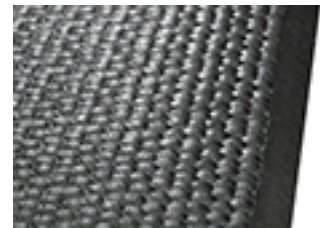

Your KRAIBURG dealer:

pebbled surface
chamfer at rear edge

honeycomb texture and sealing lips on lower side

installation edge to edge

installation with KK-Poly-T-Bar e.g. for stall equipment with mushroom dividers or especially when using very fine litter

The cosy mat classic since 2002

- the highly wear resistant honeycomb texture creates excellent and permanent lying comfort
- proven pebbled surface
- integrated soft slope to rear edge promotes drying off
- minimized soiling underneath the mat due to the sealing lips in the rear section

Dimensions:

thickness: 30 mm

KKM (straight edge) - width x length:

110/115/120/125/130 cm x 170/183 cm

KKM Puzzle - width x length:

110/120/125 cm x 170/183 cm

Installation:

3 fixings / mat*

Accessories:

- **KK-Poly-T-Bar** for covering joint widths of 40 - 80 mm or for closure at side edges, length: 120/165/180 cm, installation: 4-5 screws / profile
- **ergoBOARD »** - the flexible brisket board
- **maxiBOARD »** - the robust brisket board